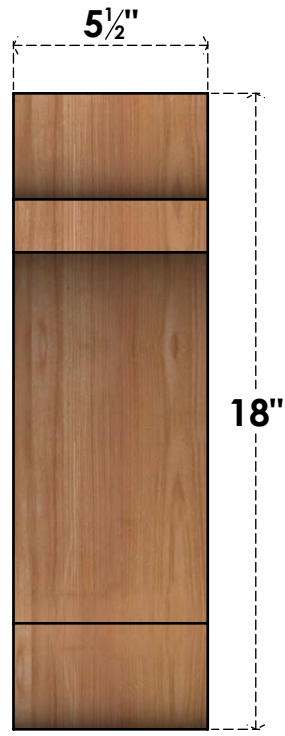

BRC06X14X18OLY00SWR

5 1/2"W X 14"D X 18"H OLYMPIC SMOOTH BRACE, WESTERN RED CEDAR

SIDE

FRONT

EKENA MILLWORK
 2300 WEST MAIN ST.
 CLARKSVILLE, TX 75426
 TOLL FREE: 866-607-0453
 WWW.EKENAMILLWORK.COM

NOTES

1. INSTALLATION TO BE COMPLETED IN ACCORDANCE WITH MANUFACTURER'S SPECIFICATIONS.
2. DRAWING MAY NOT BE TO SCALE
3. THIS DRAWING IS INTENDED FOR DESIGN AND PLANNING PURPOSES ONLY.
4. ALL INFORMATION CONTAINED HEREIN WAS CURRENT AT THE TIME OF DEVELOPMENT BUT MUST BE REVIEWED AND APPROVED BY THE PRODUCT MANUFACTURER TO BE CONSIDERED ACCURATE.
5. PRODUCTS ARE NOT KILN DRIED. THIS ITEM IS UNIQUE AND WILL CONTAIN THE NATURAL VARIATIONS THAT THE WOOD SPECIES OFFERS. THIS MAY RESULT IN VARIATIONS UP TO 1/4"