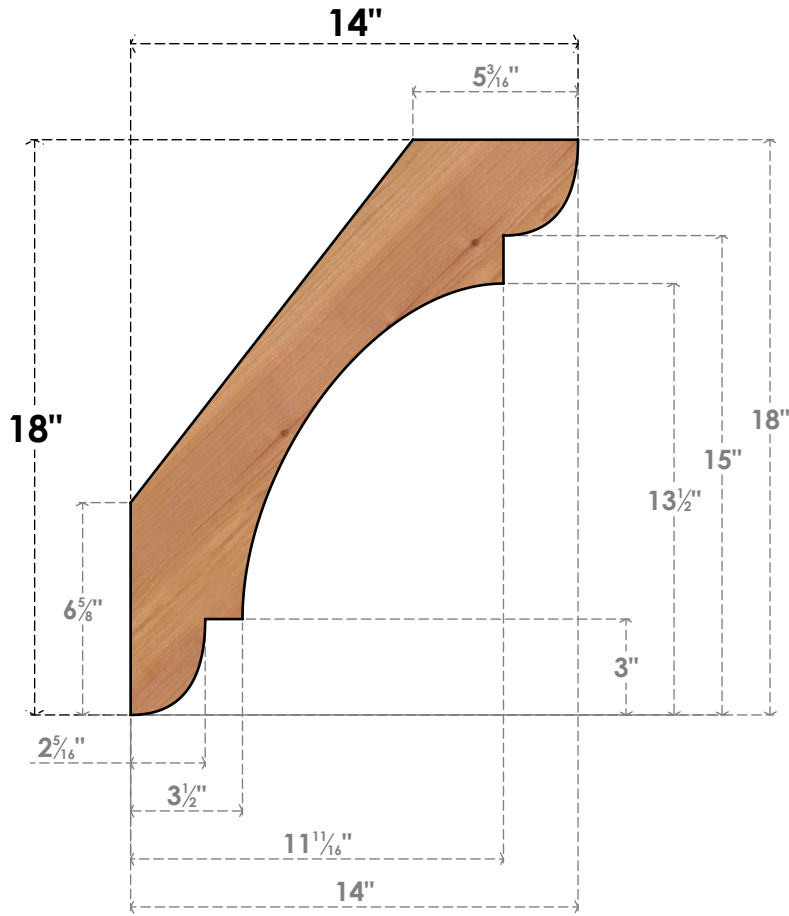

BRC06X14X18OLY00SWR

5 1/2"W X 14"D X 18"H OLYMPIC SMOOTH BRACE, WESTERN RED CEDAR

SIDE

FRONT

EKENA MILLWORK
 2300 WEST MAIN ST.
 CLARKSVILLE, TX 75426
 TOLL FREE: 866-607-0453
 WWW.EKENAMILLWORK.COM

NOTES

1. INSTALLATION TO BE COMPLETED IN ACCORDANCE WITH MANUFACTURER'S SPECIFICATIONS.
2. DRAWING MAY NOT BE TO SCALE
3. THIS DRAWING IS INTENDED FOR DESIGN AND PLANNING PURPOSES ONLY.
4. ALL INFORMATION CONTAINED HEREIN WAS CURRENT AT THE TIME OF DEVELOPMENT BUT MUST BE REVIEWED AND APPROVED BY THE PRODUCT MANUFACTURER TO BE CONSIDERED ACCURATE.
5. PRODUCTS ARE NOT KILN DRIED. THIS ITEM IS UNIQUE AND WILL CONTAIN THE NATURAL VARIATIONS THAT THE WOOD SPECIES OFFERS. THIS MAY RESULT IN VARIATIONS UP TO 1/4"